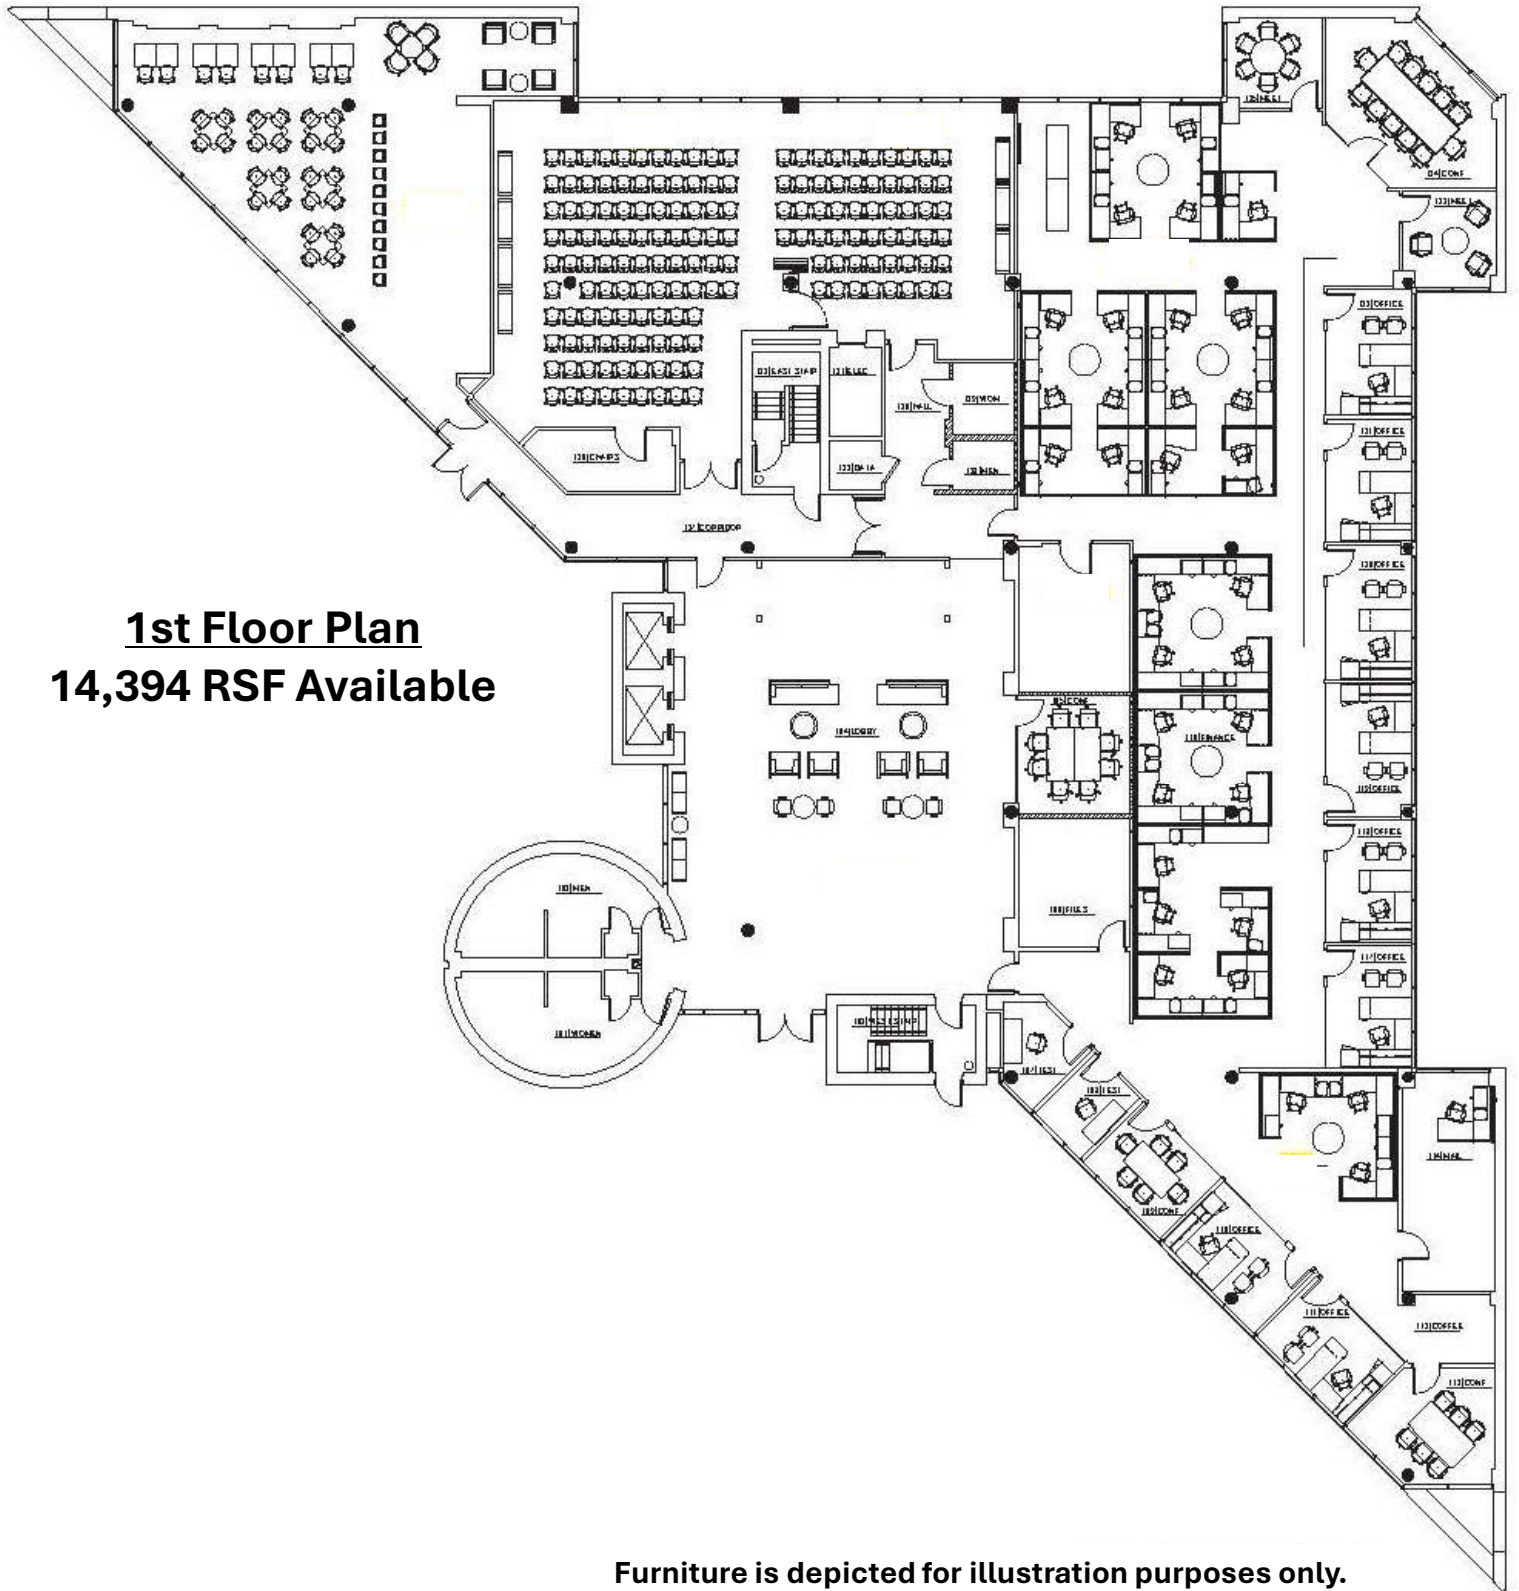

800 2nd Avenue S
St. Petersburg, FL

1st Floor Plan
14,394 RSF Available

Furniture is depicted for illustration purposes only.

ECHELON

Echelon Real Estate Services, LLC
Licensed Real Estate Broker

For More Information Please Contact: