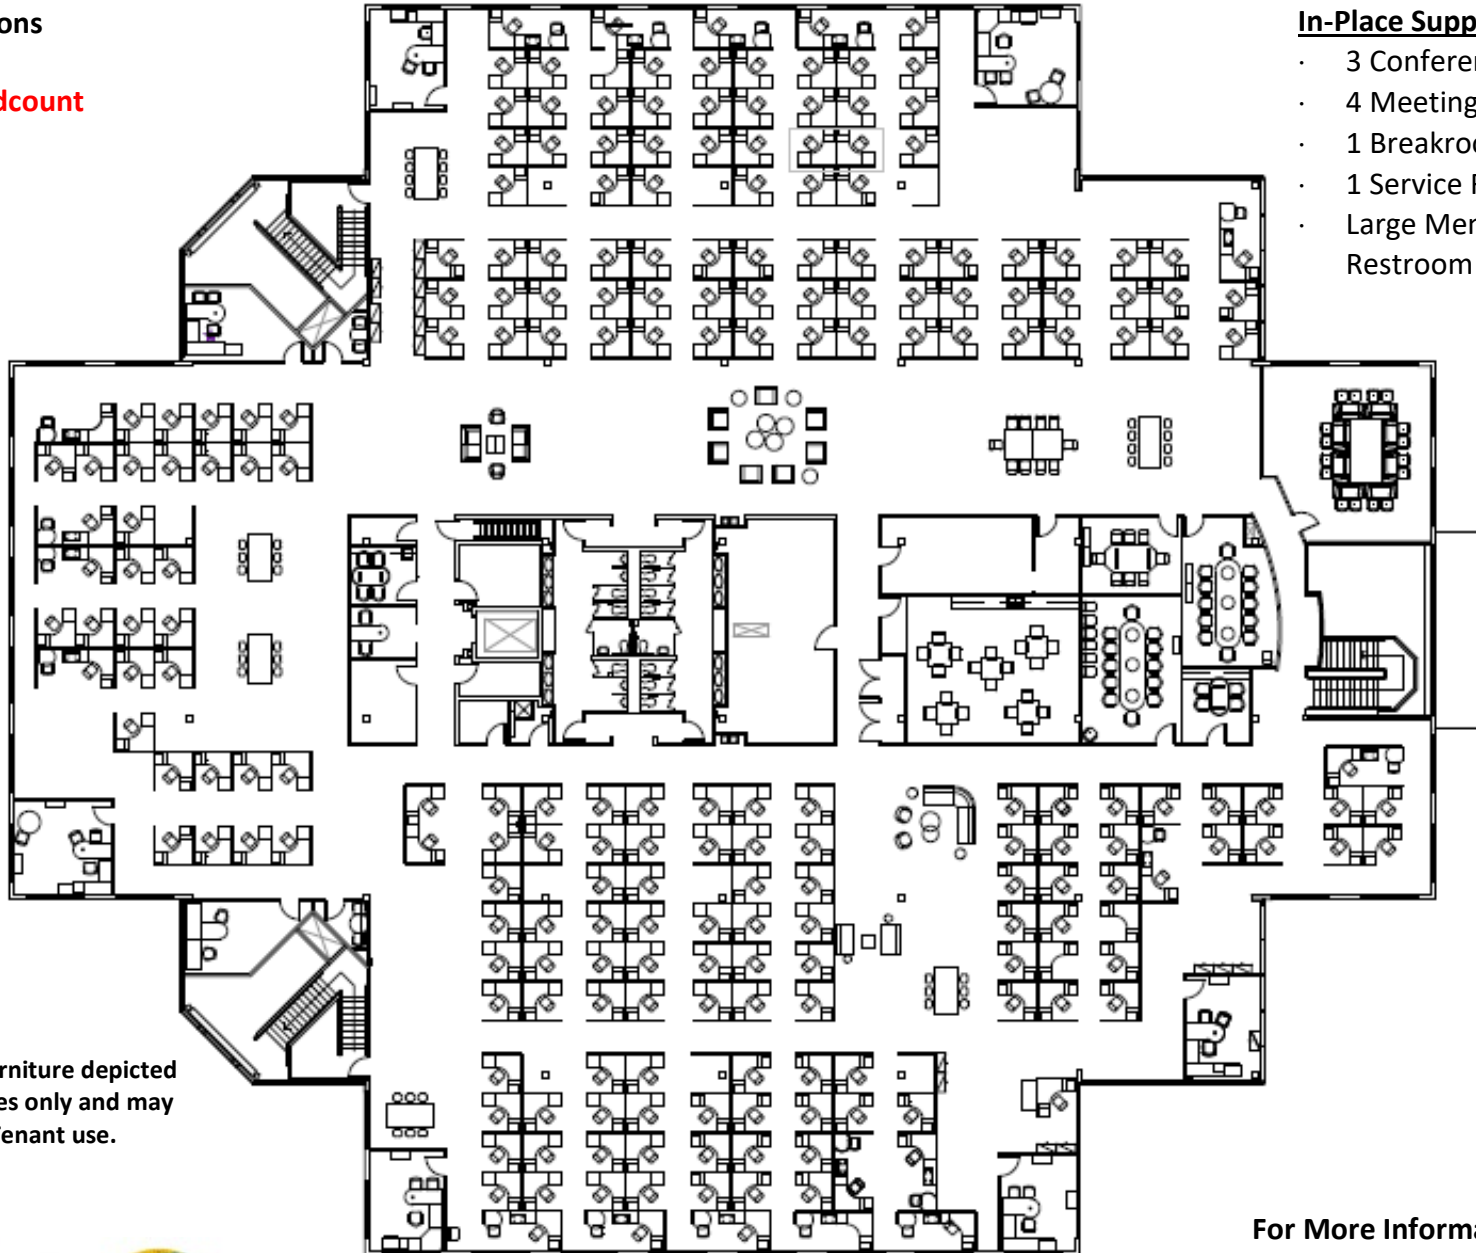

FRANKLIN TEMPLETON CENTER

120 Fountain Parkway, St. Petersburg, FL 33716

Second Floor: **37,975 RSF Available**

245 Workstations

7 Offices

252 Total Headcount

In-Place Support Facilities

- 3 Conference Rooms
- 4 Meeting Rooms
- 1 Breakroom
- 1 Service Room
- Large Men + Women's Restroom