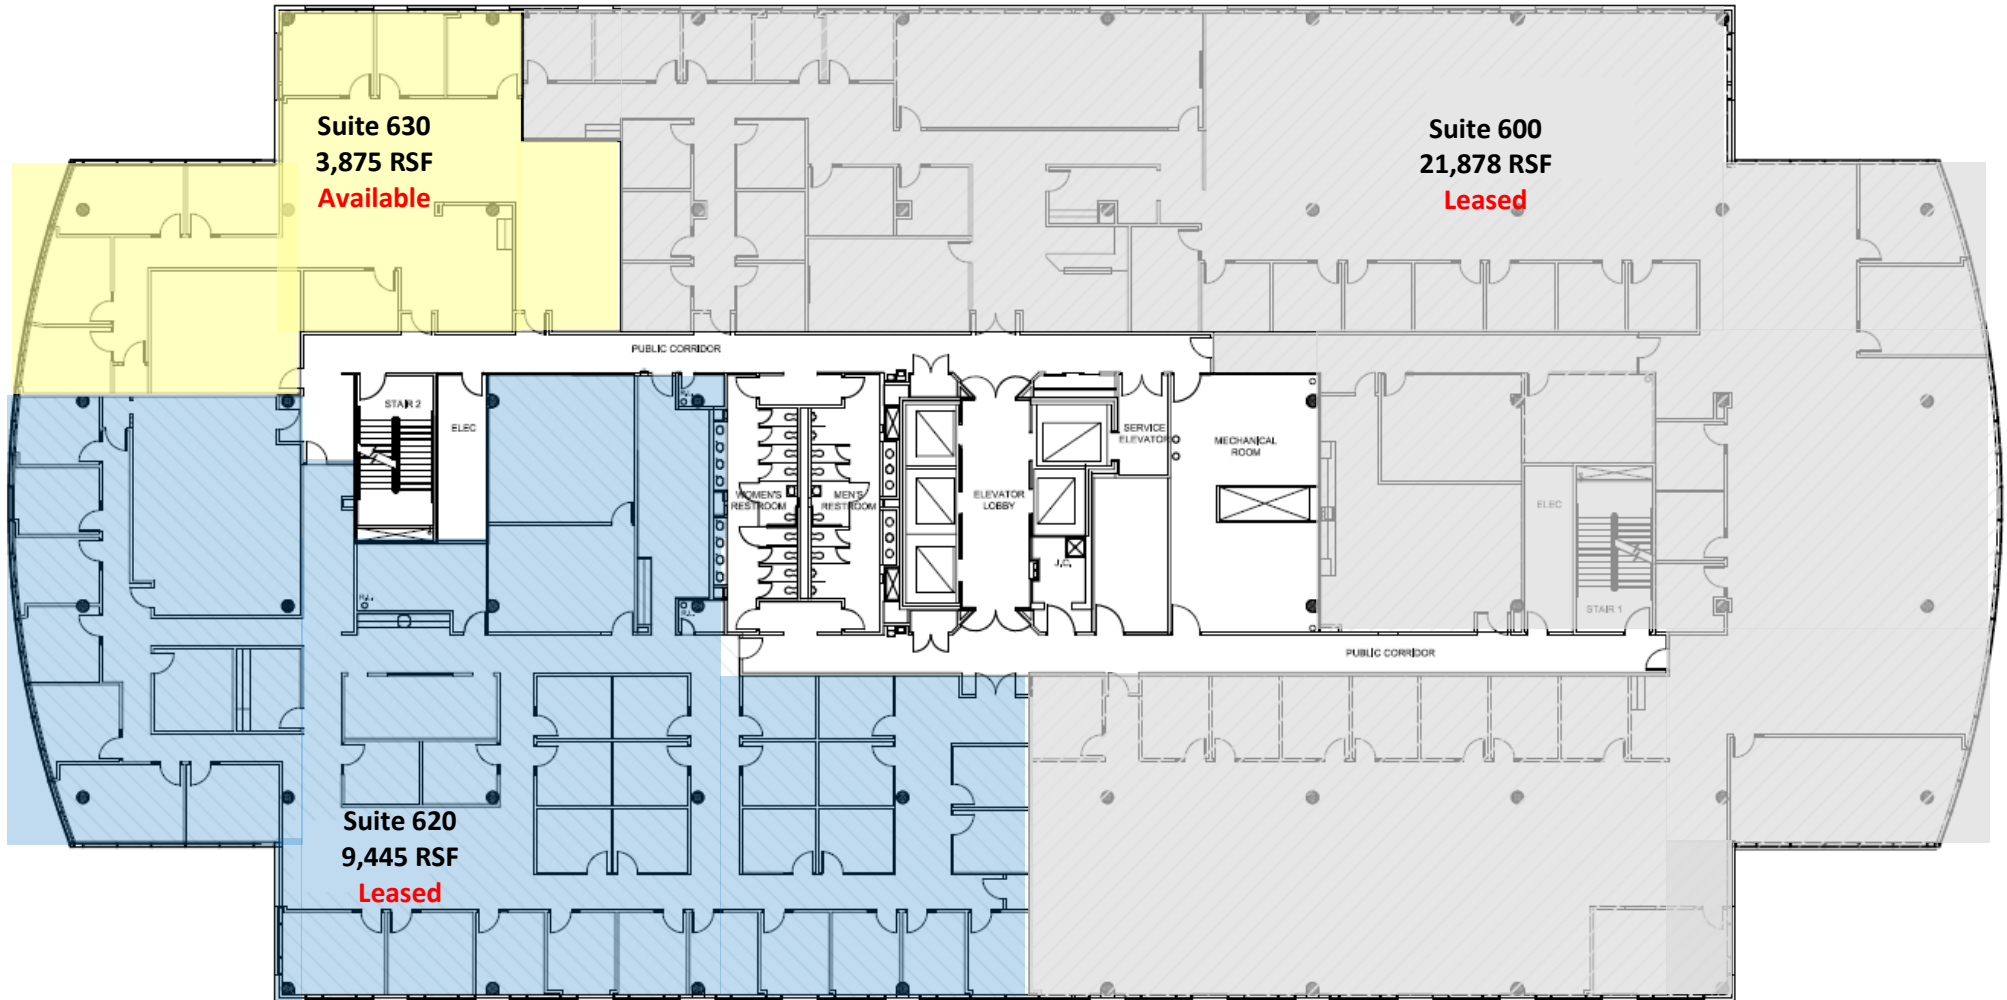

FRANKLIN TEMPLETON CENTER I
140 Fountain Parkway, St. Petersburg, FL 33716
Sixth Floor: 3,875 RSF Available

For More Information, Please Contact:

MICHAEL S. TALMADGE
mtalmadge@echelonre.com
727.214.4650