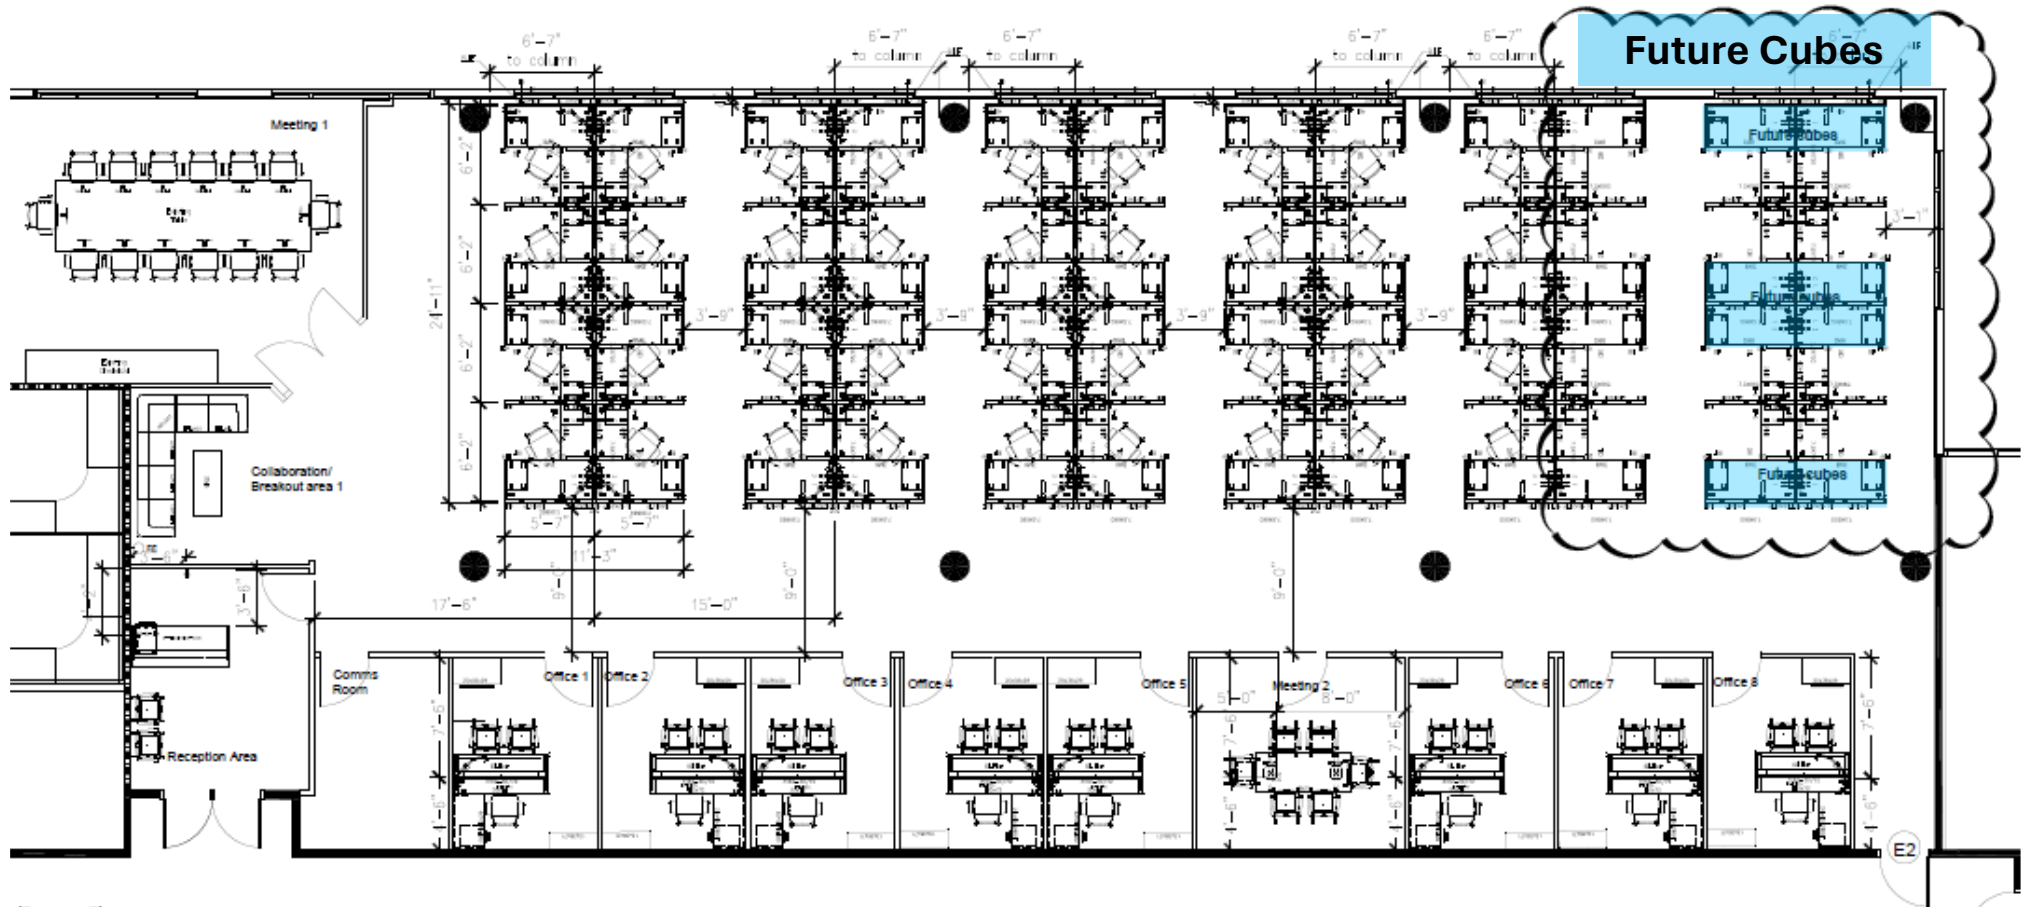

FRANKLIN TEMPLETON CENTER I
140 Fountain Parkway, St. Petersburg, FL 33716

Suite 570: 6,958 RSF

9 Offices

44 Workstations

1 Large Conference Room

1 Medium Conference Room

1 Small Conference Room

For More Information, Please Contact:

MICHAEL S. TALMADGE

mtalmadge@echelonre.com

727.214.4650

ECHELON