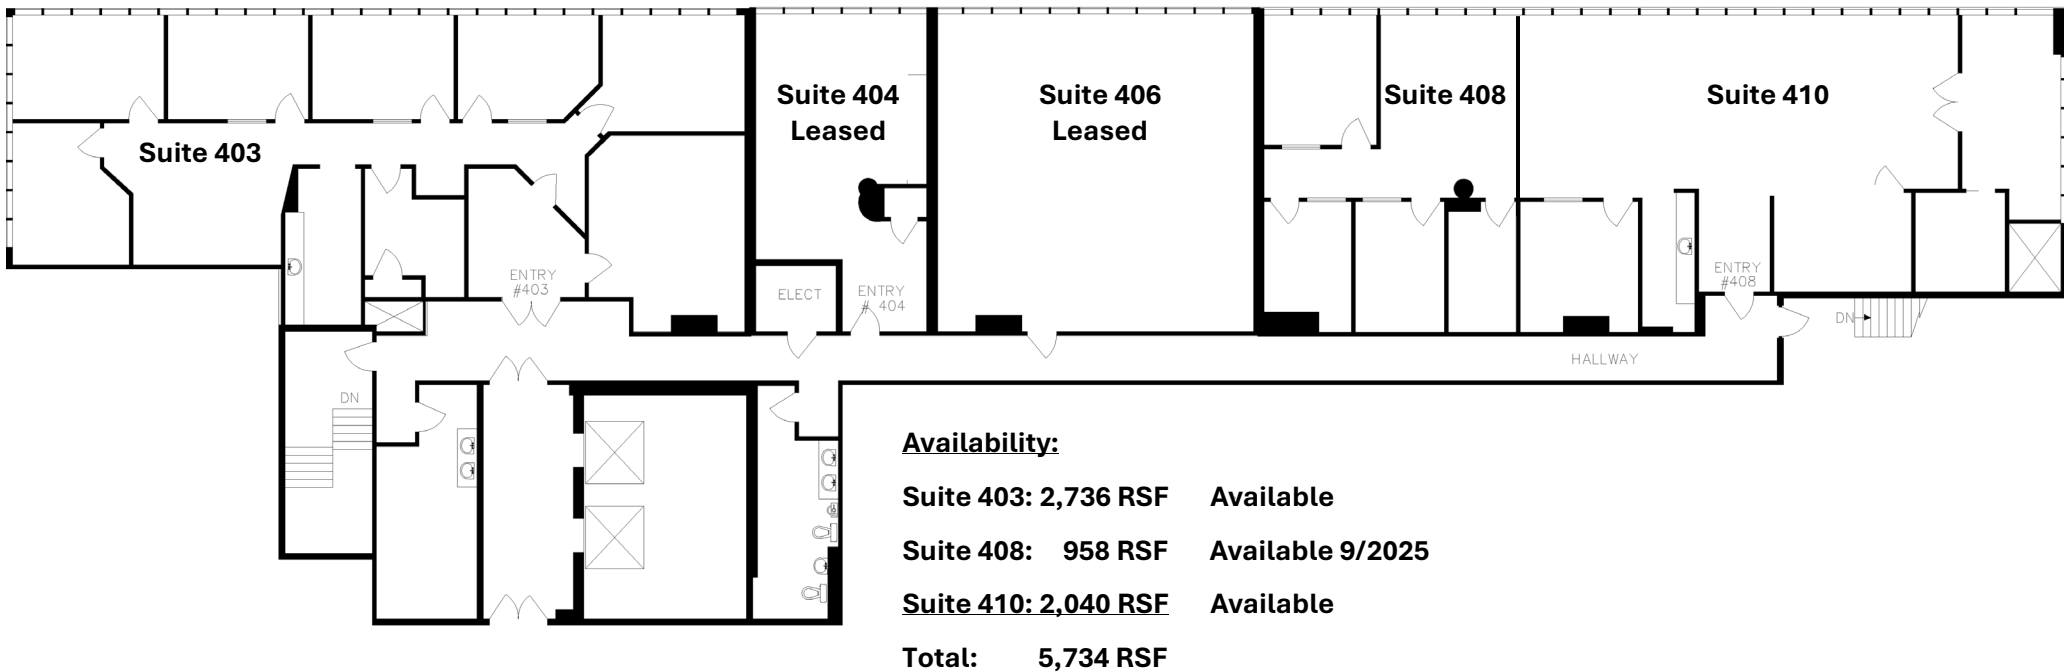

SIGNATURE PLACE

147 2nd Avenue S, St. Petersburg, Florida 33701

**Class A Office Suites Available for Lease
5,734 RSF Available**

For More Information, Please Contact:

MICHAEL S. TALMADGE
mtalmadge@echelonre.com
727.214.4650